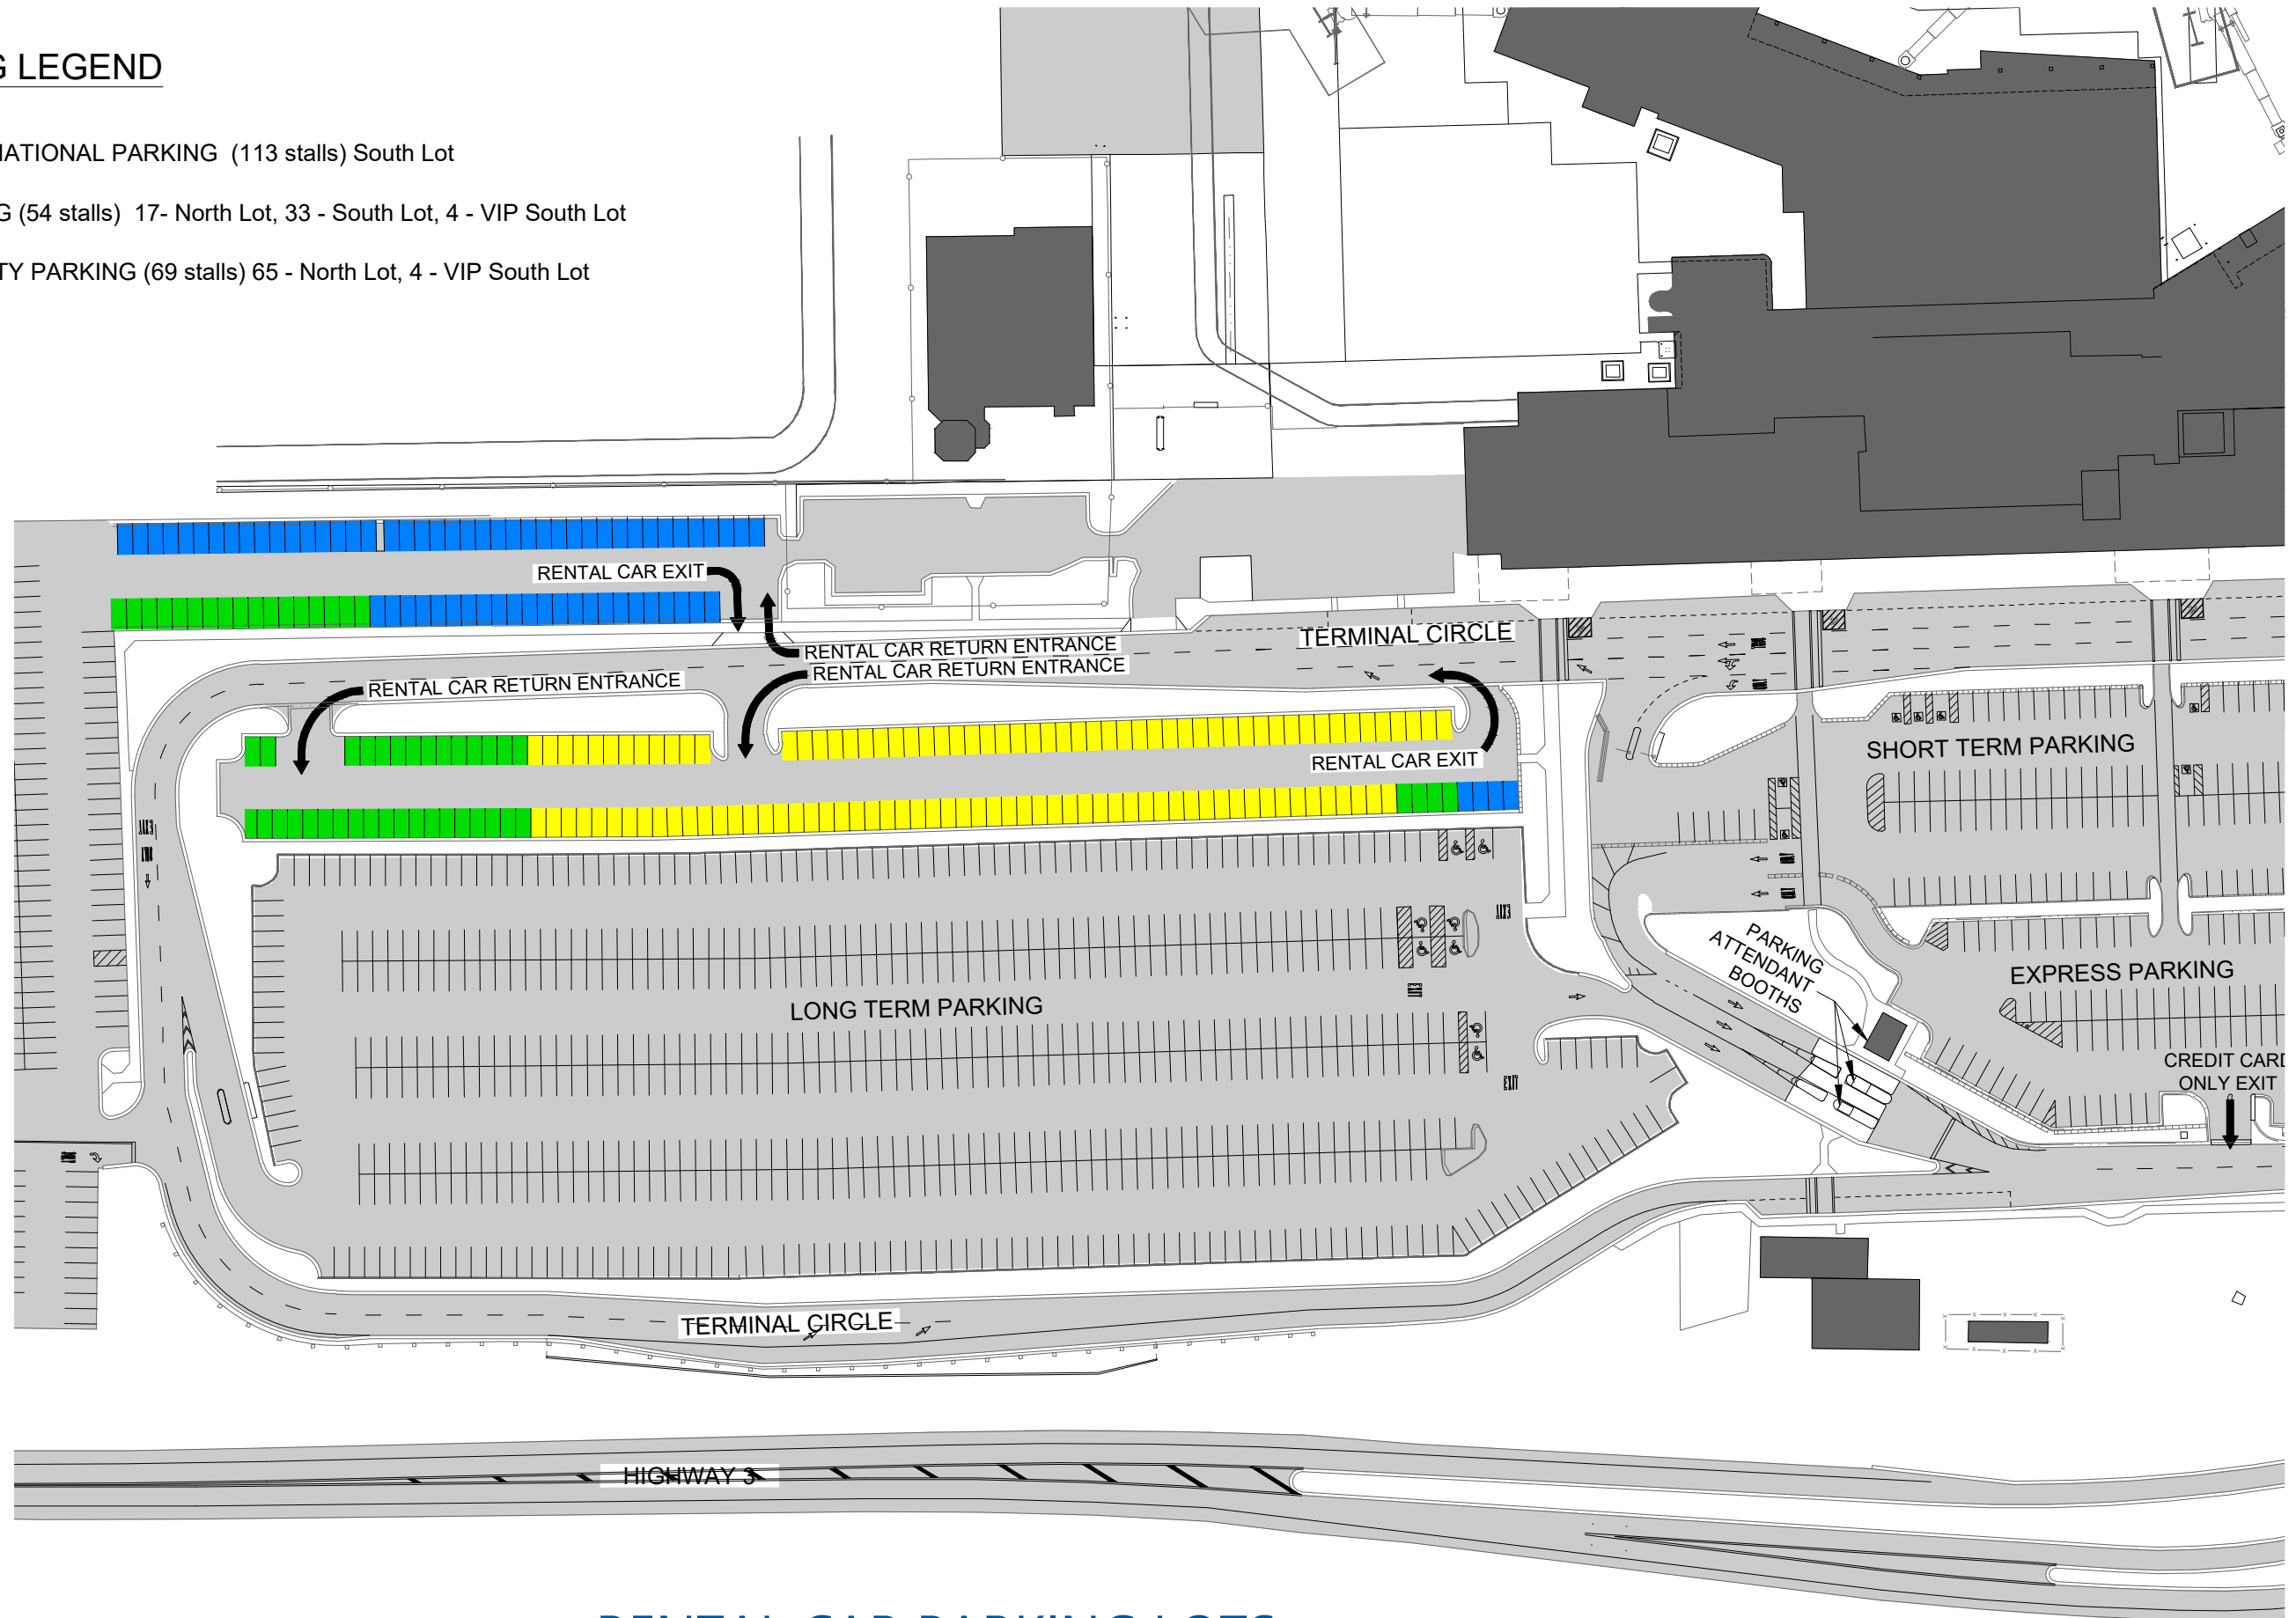

RENTAL CAR PARKING LEGEND

- ENTERPRISE/ALAMO/NATIONAL PARKING (113 stalls) South Lot
- AVIS/BUDGET PARKING (54 stalls) 17- North Lot, 33 - South Lot, 4 - VIP South Lot
- HERTZ/DOLLAR/THRIFTY PARKING (69 stalls) 65 - North Lot, 4 - VIP South Lot